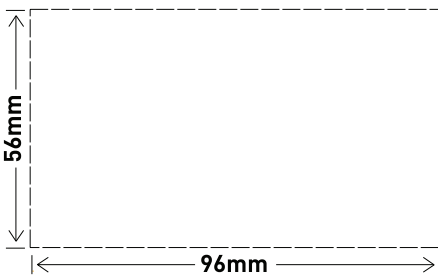

Excel Life™ Dedicated Plate - Instant Heat 3-in-1 Controller Switch, 10A

CAT NO. ED770/3FLHWE, ED770/3FLHCWE, ED770/4FLHHWE, ED770/4FLHHCWE

Cat No	ED770/3FLHWE, ED770/3FLHCWE, ED770/4FLHHWE, ED770/4FLHHCWE
Description	Excel Life Dedicated Plate - Instant Heat 3-in-1 Controller Switch, 10A
Supply voltage	230 - 240V a.c.
Current rating	10A, 10AX (fluoro)
Colour	White (WE)
Plate size	77 W x 121 H x 10 D mm
Mounting centres	84mm
Compliance	AS/NZS 3133

Excel Life™ Dedicated Plate - Instant Heat 3-in-1 Controller Switch, 10A

CAT NO. **ED770/3FLHWE, ED770/3FLHCWE, ED770/4FLHHWE, ED770/4FLHHCWE**

- More fixing options – 4 corners
- Oval 84mm fixing points – make it easier to straighten-up products at the last minute
- ED770/3FLHCWE and ED770/4FLHHCWE are suitable for the following Instant Heat models. Cat nos. BH2NDWE, BH2NDMS, BH4NDWE, BH4NDMS, BH2DWE and BH4DWE

Glass and tile cut-out dimensions:

Single product		
Cat No	Barcode	Dimensions
ED770/3FLHWE	9321001432708	80 x 113 x 45mm
EDD770/3FLHCWE	9321001433365	80 x 113 x 45mm
EDD770/4FLHHWE	9321001432692	80 x 113 x 55mm
ED770/4FLHHCWE	9321001435396	80 x 113 x 55mm

Inner box (QTY 10)		
Cat No	Barcode	Dimensions
ED770/3FLHWE	9321001432722	160 x 160 x 120mm
ED770/3FLHCWE	9321001435372	160 x 160 x 120mm
ED770/4FLHHWE	9321001432715	160 x 160 x 120mm
ED770/4FLHHCWE	9321001435402	160 x 160 x 120mm